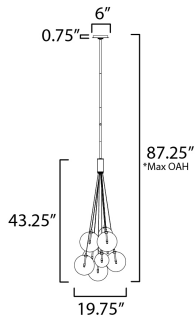

PRODUCT DESCRIPTION

Clusters of glass globes in various sizes and color are suspended from a central point and burst outward. Configurations include a 4-Light, 9-Light, and 12-Light cluster and can be mounted close to the ceiling or included down rods to extend the height. Choose from options of Clear or Frosted glass globe clusters paired with Satin Nickel frames for an airy transitional design or be bold with Mirror Smoked glass or a varied combination of the glass including amber tinted suspended on a Matte Black frame with thin black cables. Small-scaled LED G4 lamps are included with the fixtures and centered in the glass accentuating the scale of the glass.

MEASUREMENTS

DIMENSION : 19.75" L x 19.75" W x 43.25" H
 MAX OAH : 87.25" OAH
 CANOPY : 6" W x 0.75" H x 6" L
 HANGING WEIGHT : 8.14 lb

LAMPING

INPUT VOLTAGE : 120V
 LUMENS : 1,620 Rated (1,300 Del.)
 BULB : 9 x 1.8W LED G4 , 16W Total
 BULB INCLUDED : (Included)
 DIMMABLE : Y
 CRI : 90 CRI
 COLOR_TEMP : 3000K

*max overall height

FINISHES OPTION

-  Black (BK)
-  Satin Nickel (SN)

GLASS

Translucent Frost 54

MATERIAL

Steel, Glass

RATINGS